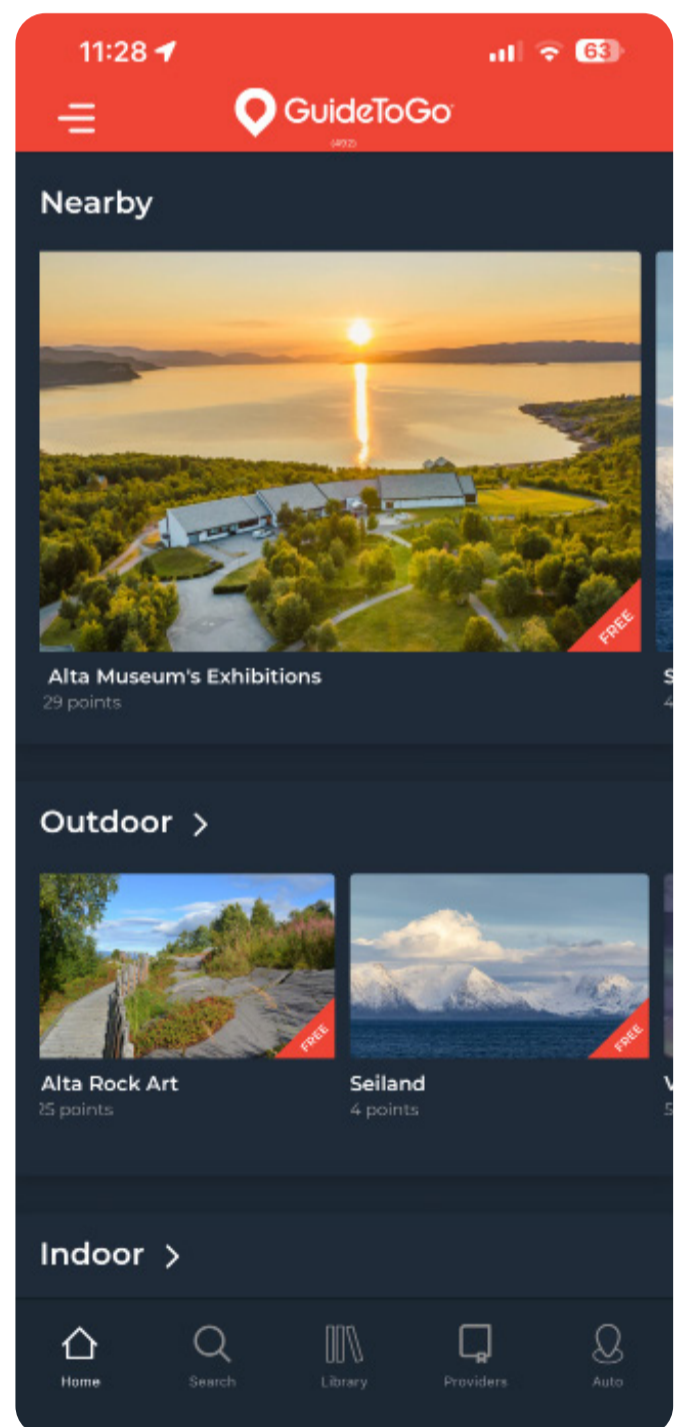

# Use your smartphone as a free audioguide

Download the **GuideToGo** app from App Store or Google Play

Guide To Go - Official  
Reise

**Indoor route**  
Alta Museum's Exhibitions

**Outdoor route**  
Alta Rock Art

Available in six languages

**Need more information?**

Get a user guide in the museum reception!